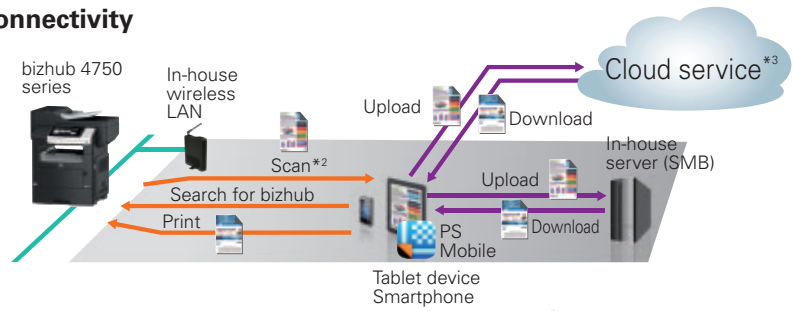

■ PageScope Mobile for bizhub to mobile device connectivity

Use PageScope Mobile for Android or PageScope Mobile for iPhone/iPad, free of charge from Konica Minolta for smooth wireless connectivity with mobile devices such as smartphones and tablet devices. PDFs and image data*1 stored in a mobile device can be printed wirelessly from a bizhub MFP/printer, and scanned data from the bizhub MFP can be viewed from a mobile device.