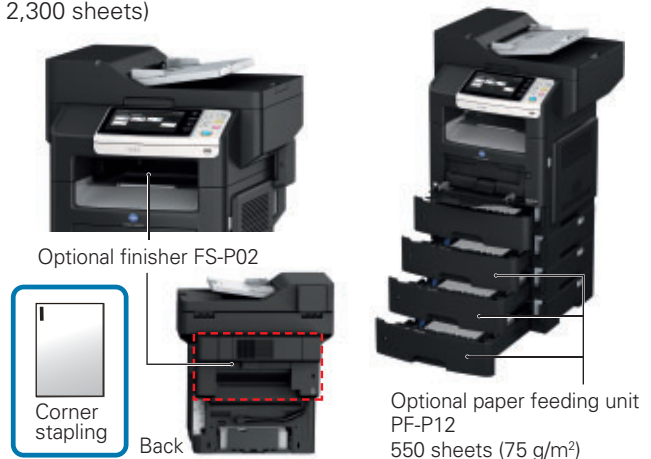

### High-speed, high-quality

Get high-speed outputs of 47 ppm (A4) with the bizhub 4750 and 40 ppm (A4) with the bizhub 4050 when copy and print. In addition, 1,200 × 1,200 dpi high-resolution printing\*<sup>1</sup> is also available for higher quality outputs. PCL6 emulation – often used for business – and PostScript3 emulation are also supported to provide an enhanced range of outputs.

### Stapling and high paper capacity

Boost productivity with the stapling function and extra paper cassettes within the same compact footprint. The optional compact stapler handles up to 20 sheets of paper and can be installed on the backside of the main unit. The standard 550-sheet paper capacity can be increased with a 100-sheet manual feeding tray and three optional 550-and/or 250-sheet paper feeding units. (maximum capacity 2,300 sheets)